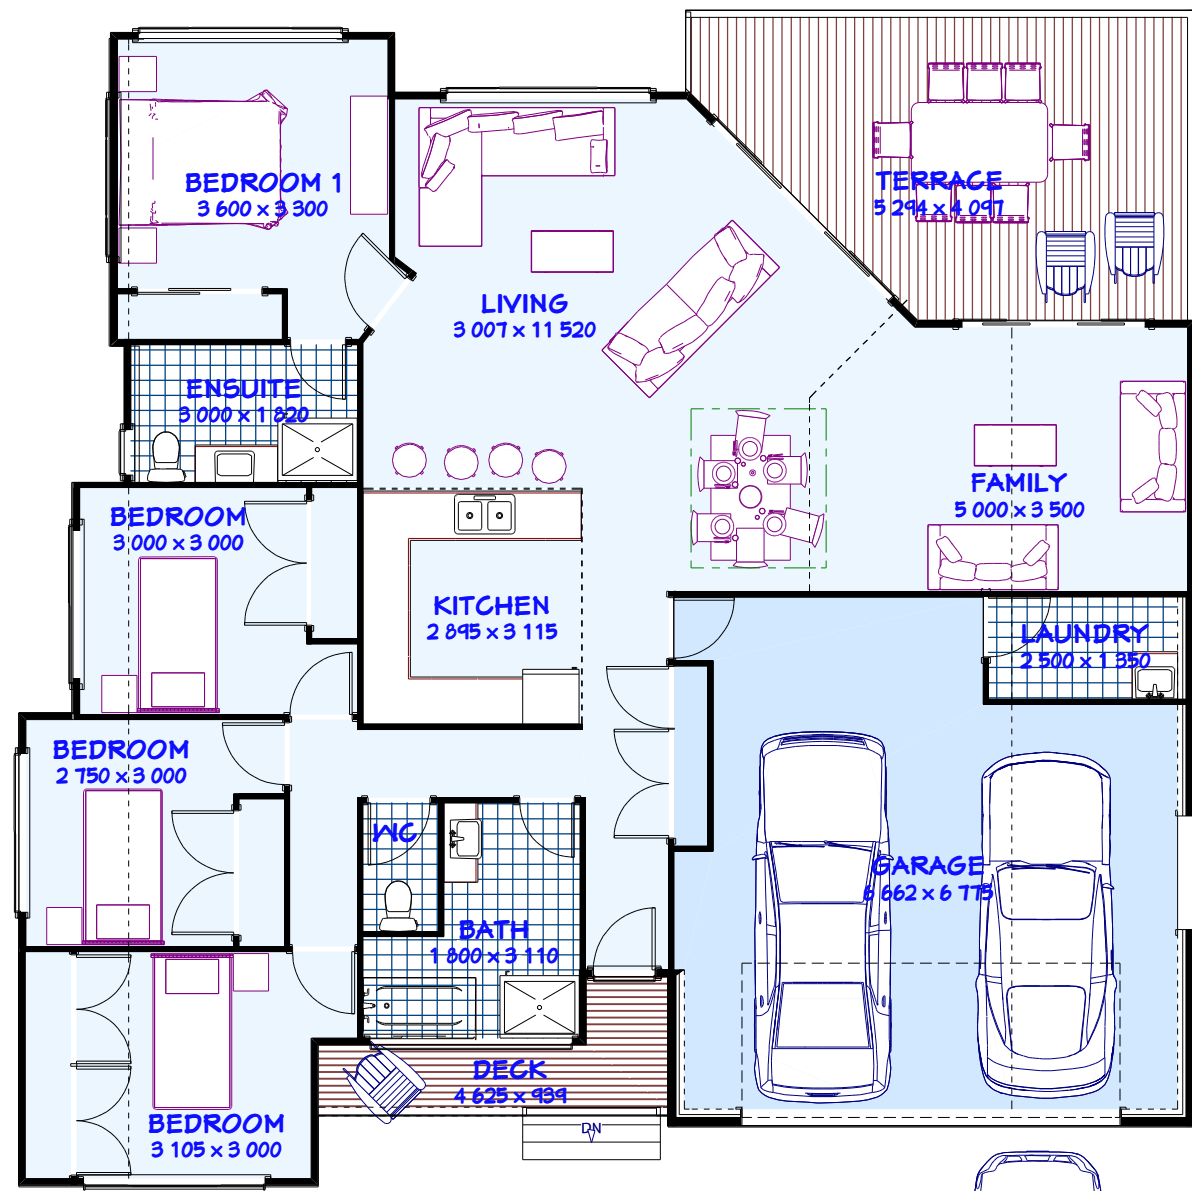

Garage 43.17m²
Entry Deck 5.31m²
Rear Terrace 22.85m²
Living Area 145.00m²
TOTAL Floor area 216.5m²

crighton
 homes construction